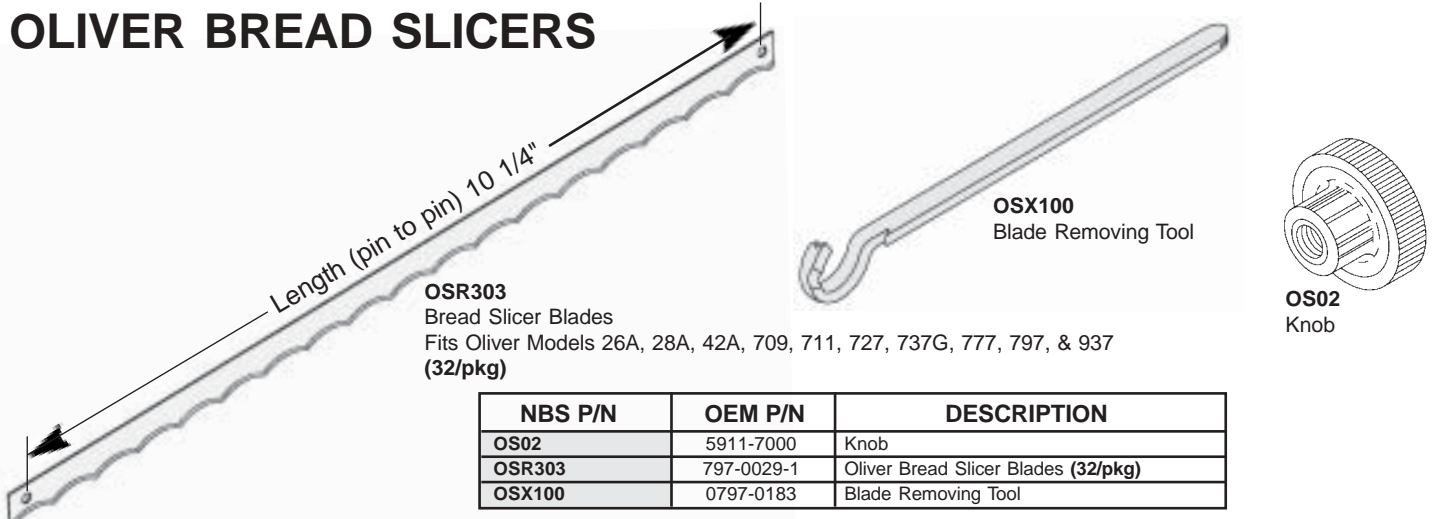

OLIVER BREAD SLICERS

NBS P/N	OEM P/N	DESCRIPTION
OS02	5911-7000	Knob
OSR303	797-0029-1	Oliver Bread Slicer Blades (32/pkg)
OSX100	0797-0183	Blade Removing Tool

The above described parts are supplied by National Band Saw Company as replacement parts for Berkel and Oliver equipment.