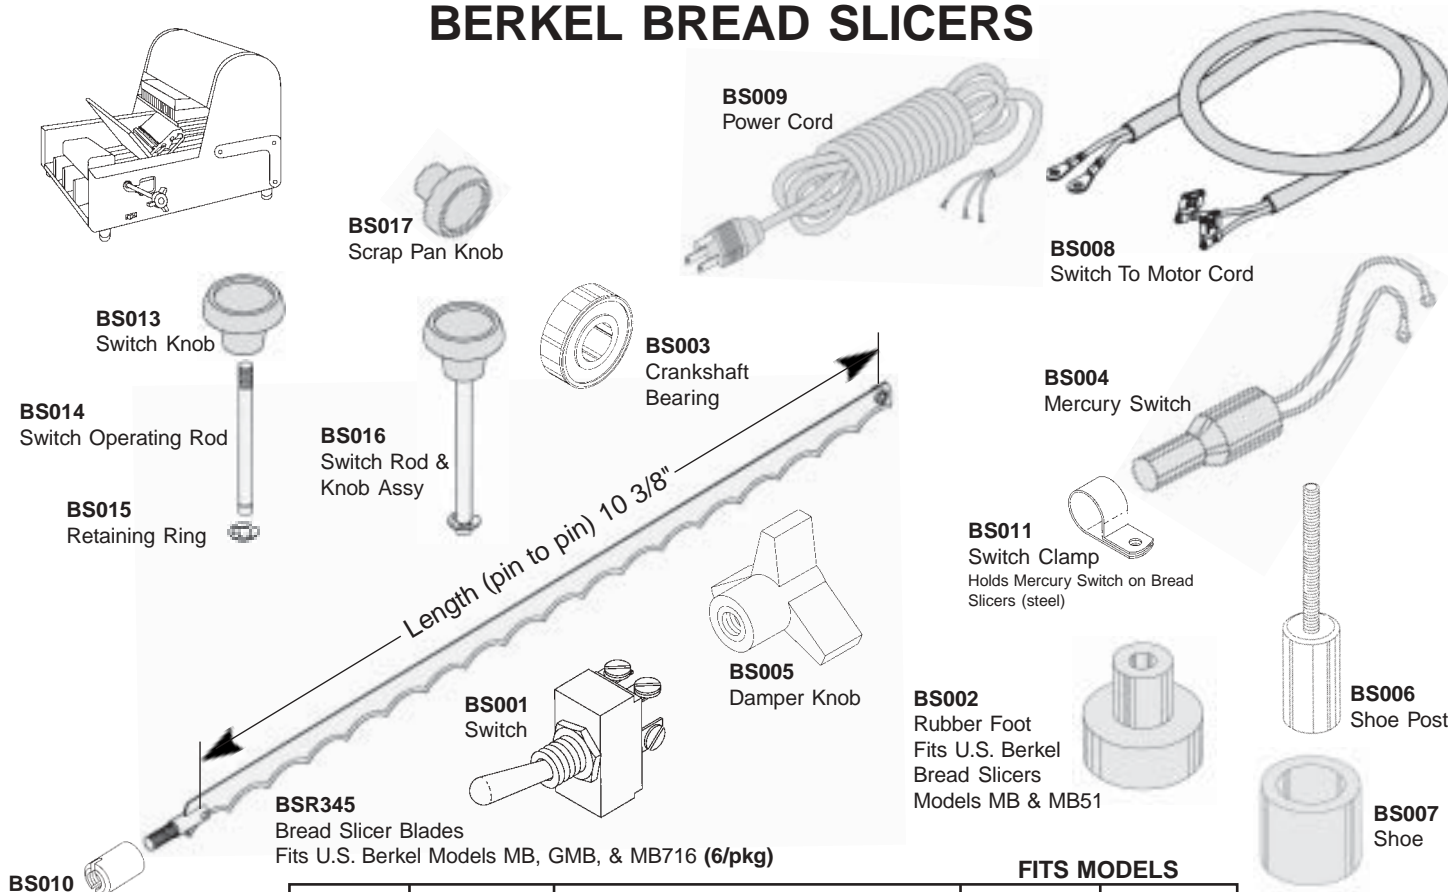

The above described parts are supplied by **National Band Saw Company** as replacement parts for **Hobart** equipment.

MIXER ACCESSORIES

Fits HOBART

**ALL NEW PART THIS PAGE****J DOUGH HOOK "E"**

QUART CAPACITY	NBS P/N	OEM P/N
20	MJ20	295119
30	MJ30	275458

**SPIRAL DOUGH HOOK "ED"**

QUART CAPACITY	NBS P/N	OEM P/N
20	MS20	477521
30	MS30	478596

**FLAT PADDLE "B"**

QUART CAPACITY	NBS P/N	OEM P/N
20	MF20	275459
30	MF30	275450

**PASTRY PADDLE "P"**

QUART CAPACITY	NBS P/N	OEM P/N
20	MP20	295036
30	MP30	275972

**WIRE WHIP "D"**

QUART CAPACITY	NBS P/N	OEM P/N
20	MW20	275897
30	MW30	275899

**STAINLESS
STEEL**The above described parts are supplied by **National Band Saw Company** as replacement parts for **Hobart** equipment.

BERKEL BREAD SLICERS

FITS MODELS

NBS P/N	OEM P/N	DESCRIPTION	MB	GMB
BS001	2675-0028	Switch	X	X
BS002	A3000-1	Rubber Foot	X	
BS003	2374-0010	Chankshaft Bearing	X	X
BS004	2675-0646	Mercury Switch	X	
BS005	2275-0063	Damper Knob		X
BS006	4575-0208	Shoe Post		X
BS007	3675-0061	Shoe		X
BS008	4175-0032	Switch to Motor Cord	X	X
BS009	4175-0031	Power Cord	X	X
BS010	3375-0990	Blade Tension Nut	X	X
BS011	3675-0219	Switch Clamp	X	X
BS013	4903-1F	Switch Knob	X	X
BS014	7325-8C	Switch Operating Rod	X	X
BS015	N/A	Retaining Rod	X	X
BS016	4975-9165	Switch Rod & Knob Assy	X	X
BS017	4903-1F	Scrap Pan Knob	X	X
BSR345	A-07333-5	Bread Slicer Blades (6/pkg)	X	X